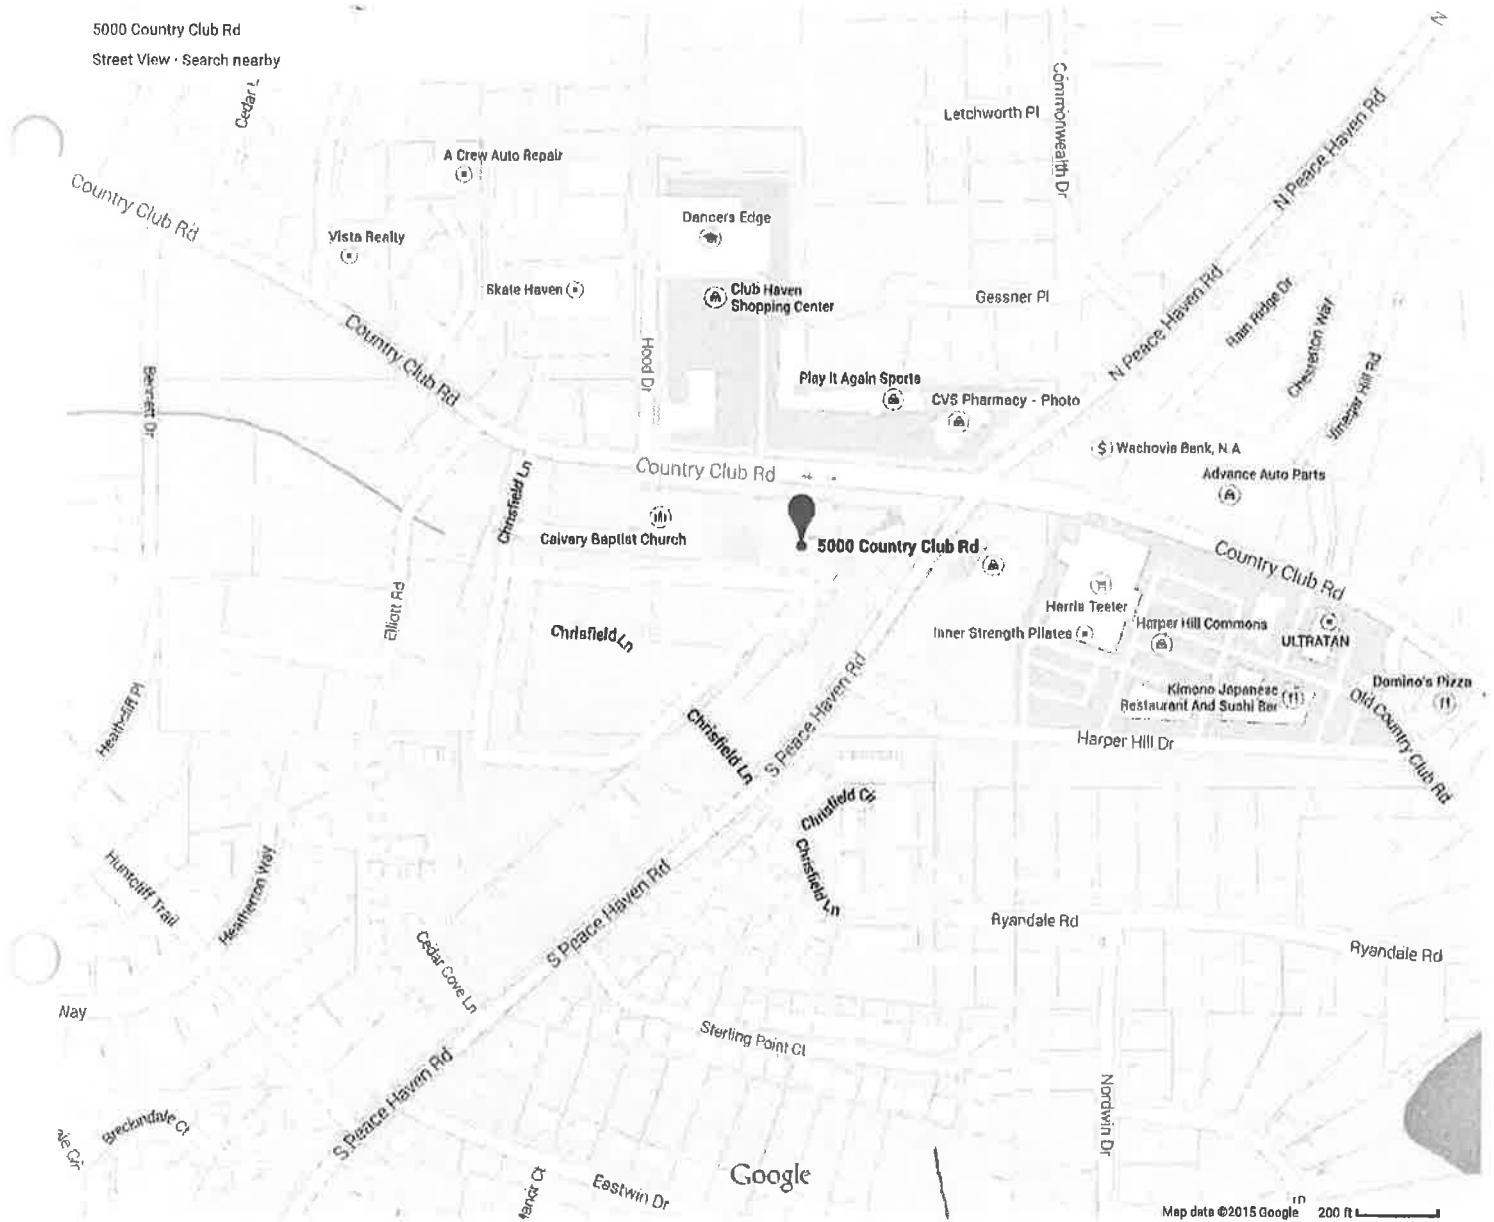

3/31/2015

5000 Country Club Rd - Google Maps

Calvary Baptist Church
5000 Country Club Road
Winston Salem, NC

From East of Winston Salem:

From I-40, take Exit 188 (Hwy 421N), then take a right on Peace Haven Road. Calvary Baptist Church is on the corner of Peace Haven and Country Club Road.

From West of Winston Salem:

From I-40, take Exit 184, then take a left on Lewisville-Clemmons Road. Follow Lewisville-Clemmons Road for approximately 1 mile until you reach the intersection with Peace Haven Road. Follow Peace Haven Road for several miles. Calvary Baptist Church will be on your left at the intersection of Peace Haven Road and Country Club Road.